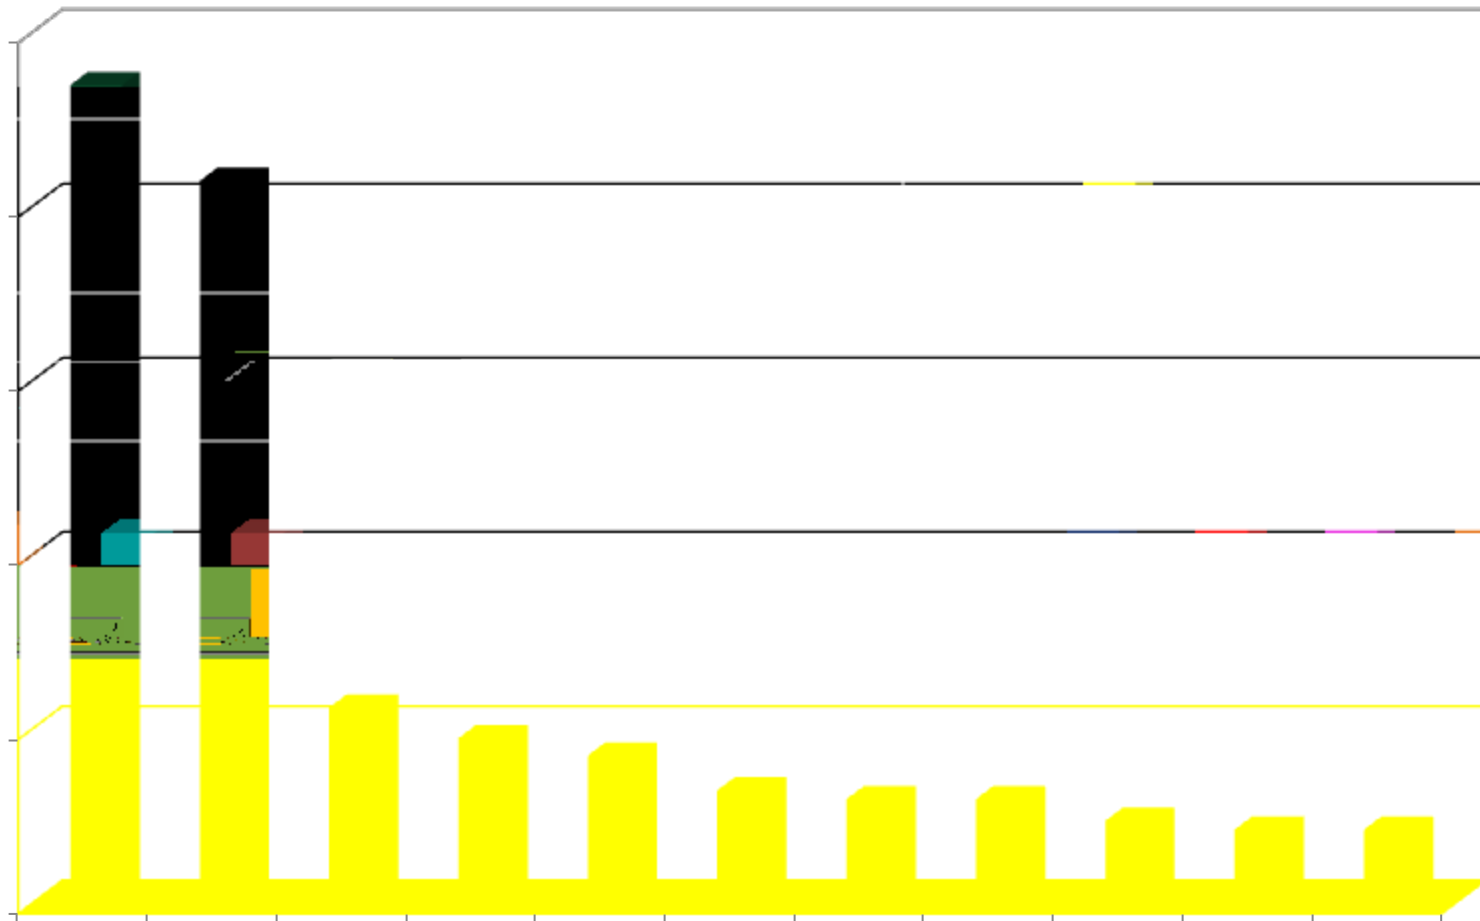

USF World

Fall 2011

Fall 2011 Total Enrollment = 1745