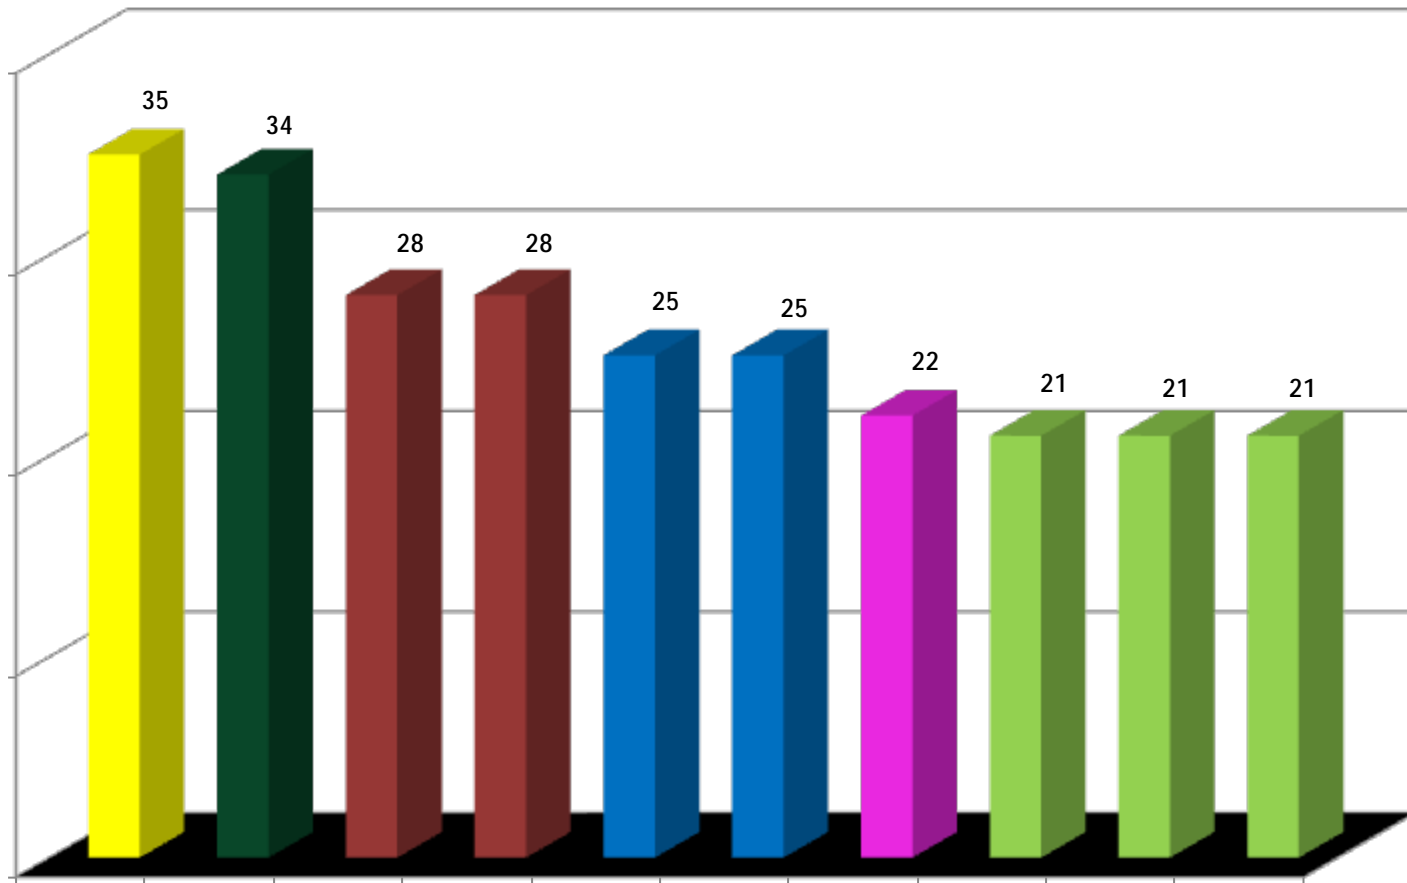

USF World

Fall 2011

Top 10 Countries - Undergraduate Students

Fall 2011 Total Enrollment = 1745