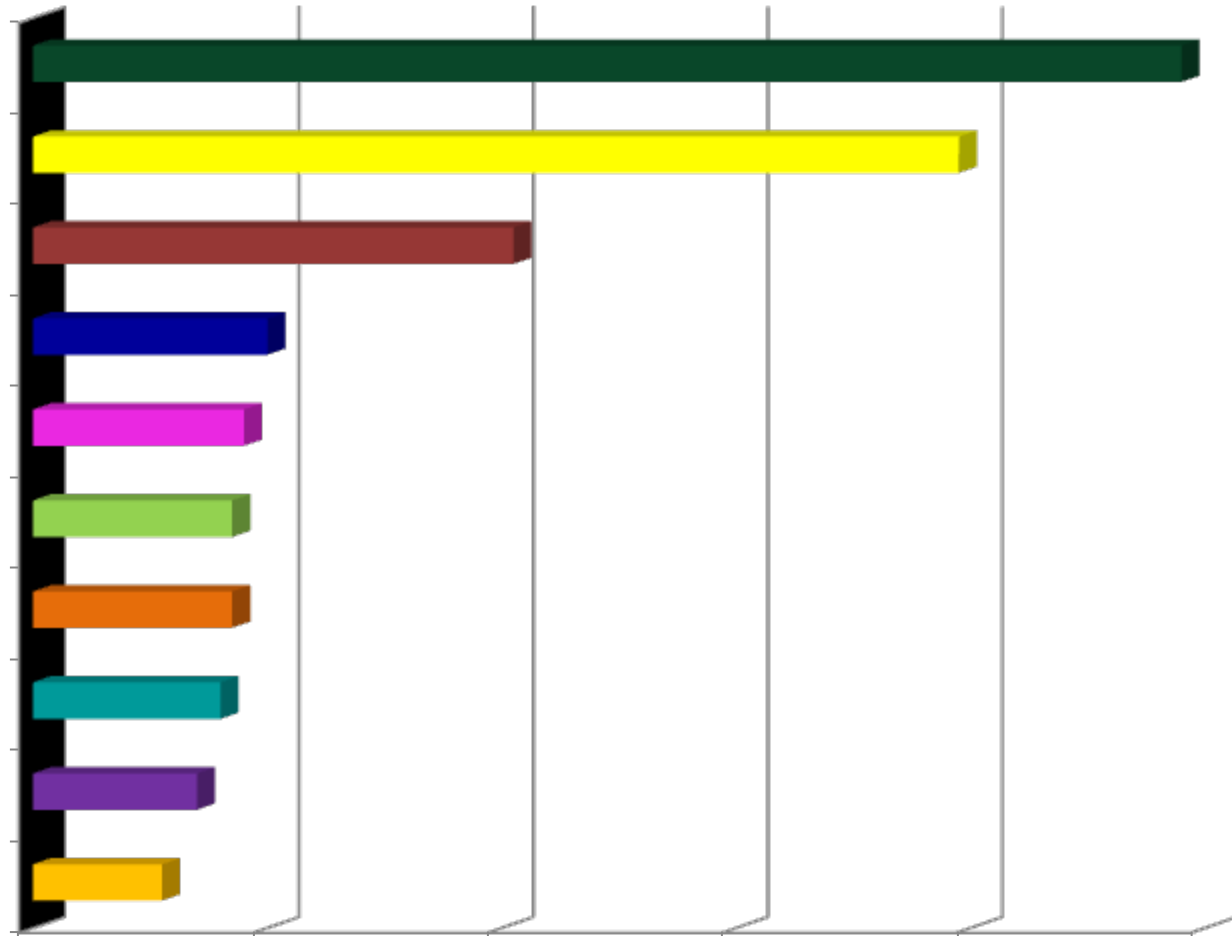

USF World

Fall 2011

Fall 2011 Total Enrollment = 1745