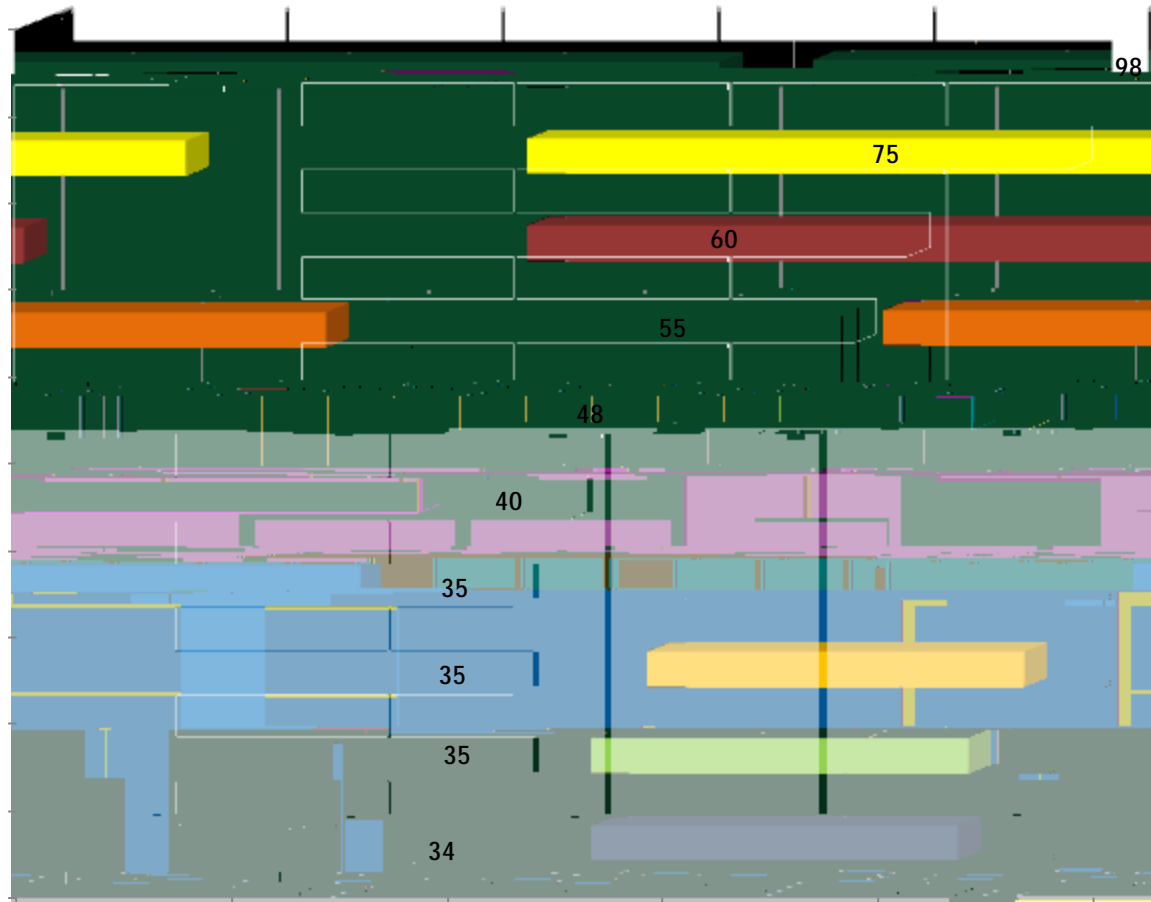

# USF World

Fall 2011

Fall 2011 Total Enrollment = 1745

USF World

Fall 2011

### Top 10 Countries - Undergraduate Students

Fall 2011 Total Enrollment = 1745

USF World

Fall 2011

### Top 10 Majors for Graduate Students

Fall 2011 Total Enrollment = 1745