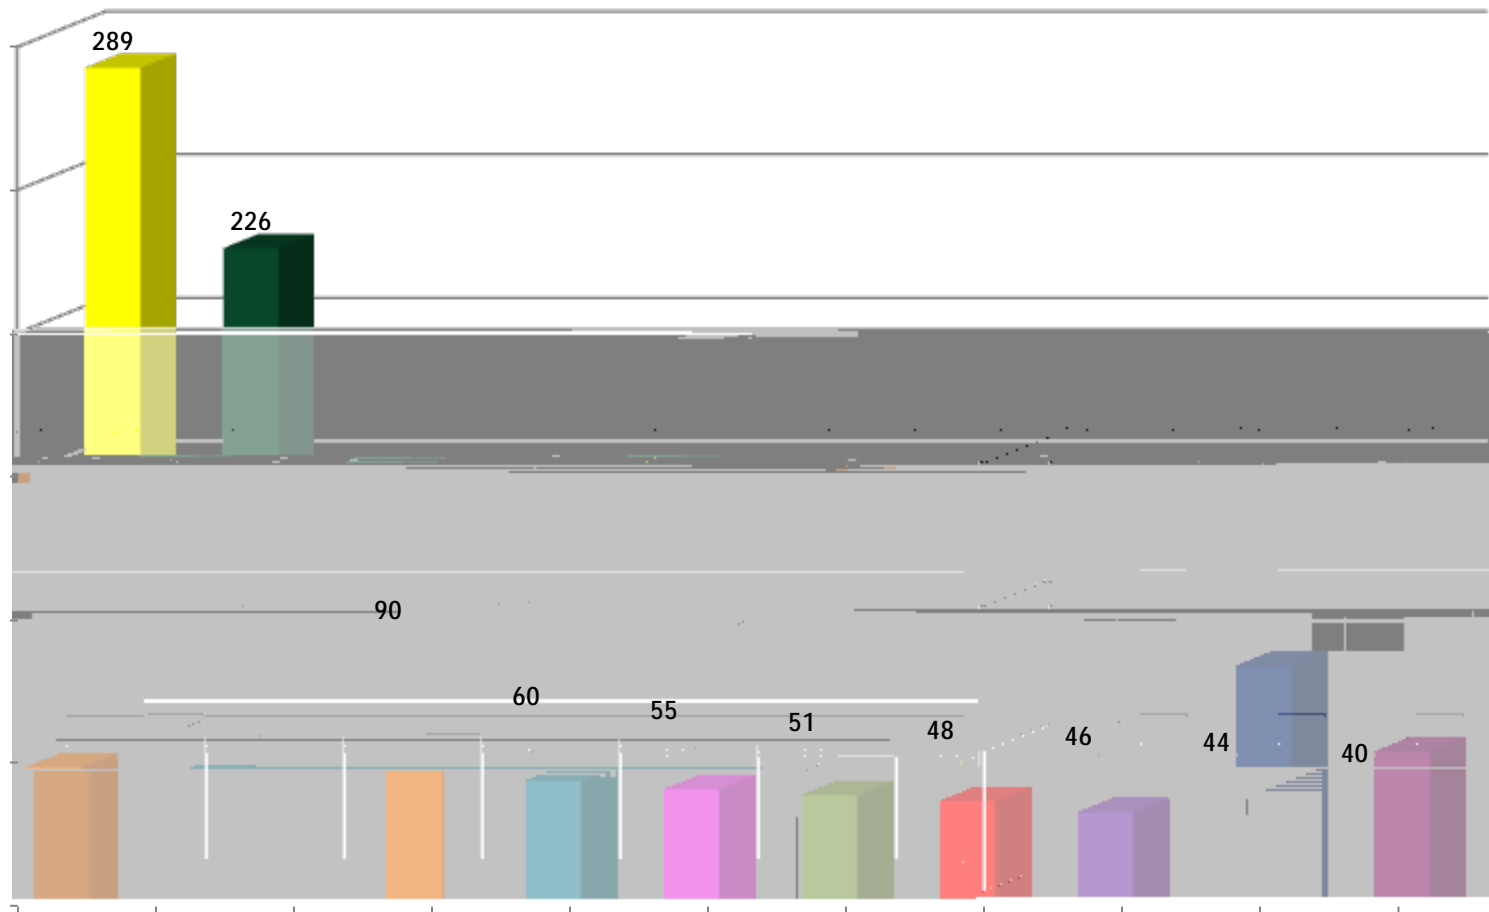

USF World

Fall 2011

### Top 10 Countries

Fall 2011 Total Enrollment = 1745