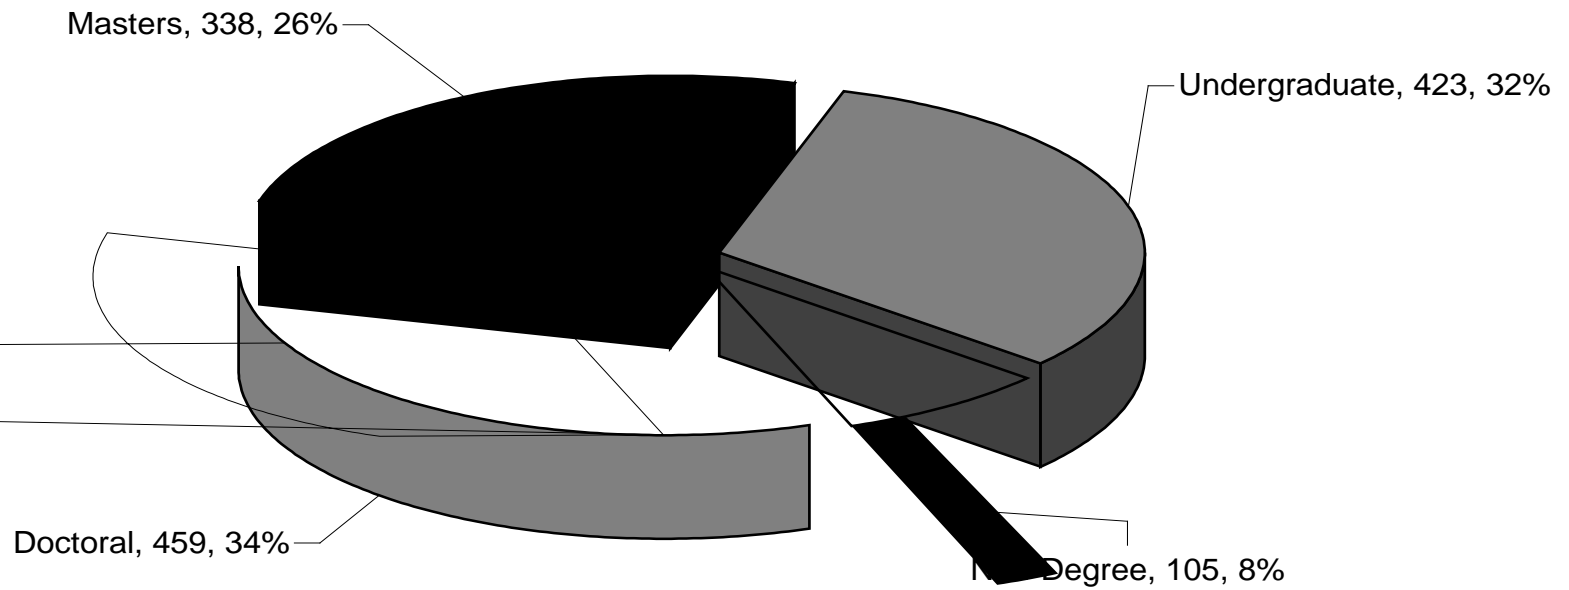

International Affairs
International Services
Fall 2009

USF International Students Per Academic Level

NOTE: Non-degree includes exchange students.

Fall 2009 Total Enrollment = 13.25
Source: USF Data Warehouse Add/Drop Benchmark 8/31/2009

International Affairs
International Services
Fall 2009

Top 10 Undergraduate Majors

Number of International Students Per Country (Alphabetical Order)

Country	# Per	% of total
Albania	6	0.5%
Algeria	1	0.1%
Argentina	7	0.5%