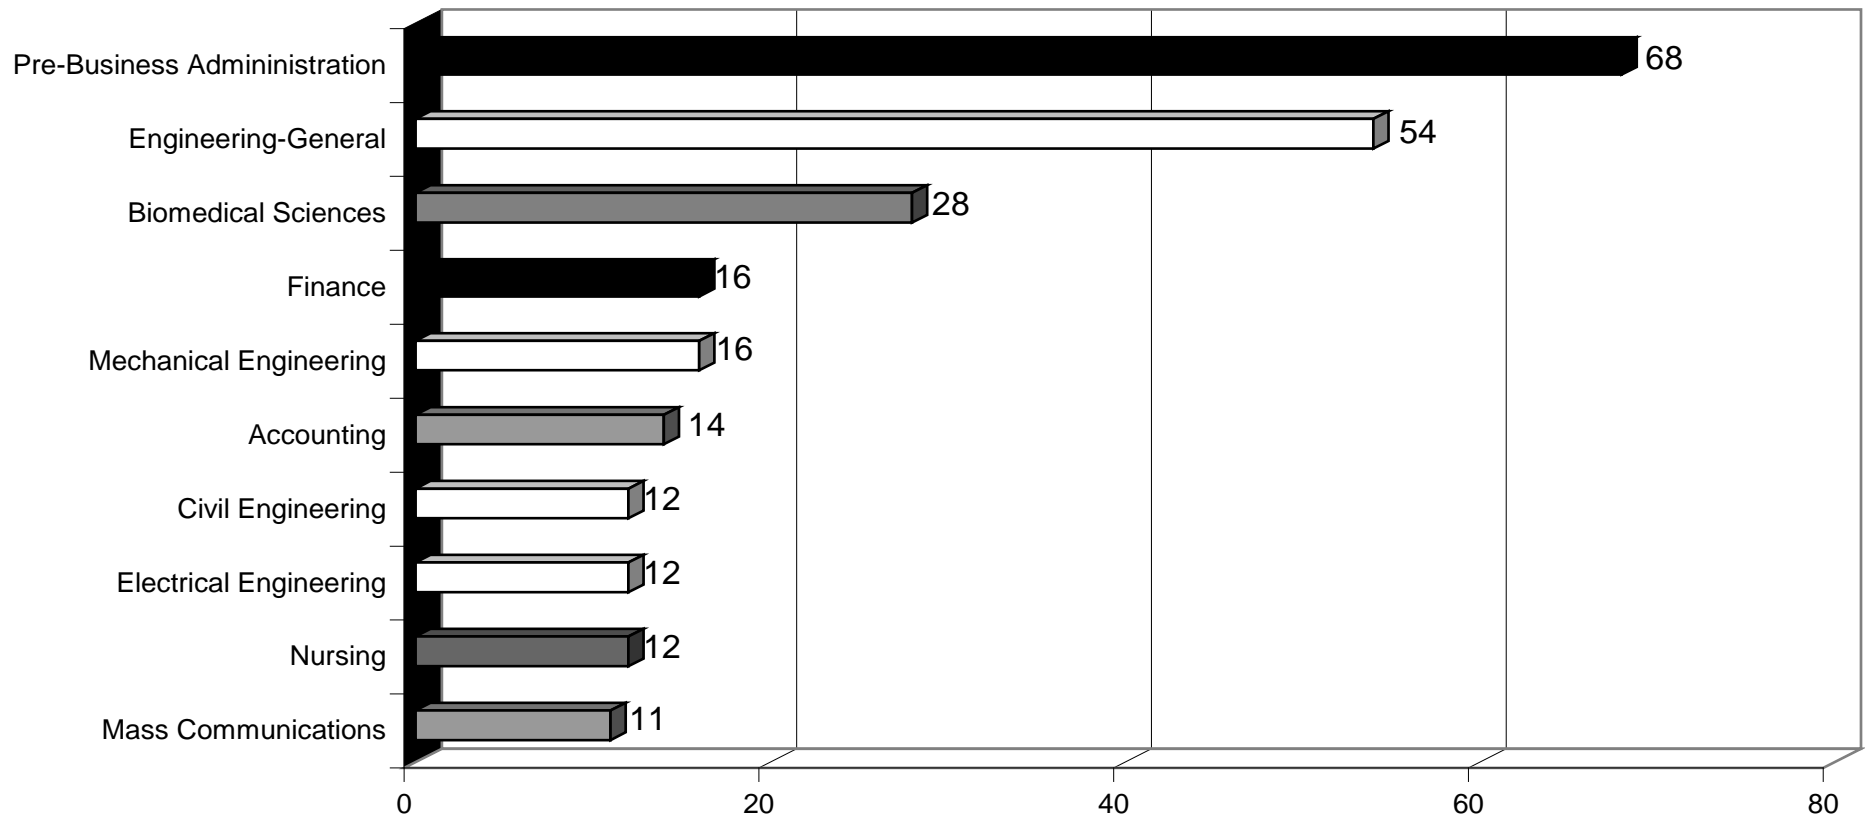

International Affairs
International Services
Fall 2009

USF International Students Per Academic Level

NOTE: Non-degree includes exchange students.

Fall 2009 Total Enrollment = 13.25
Source: USF Data Warehouse Add/Drop Benchmark 8/31/2009

International Affairs
International Services
Fall 2009

Top 10 Undergraduate Majors

Number of International Students Per Country (Alphabetical Order)

Country	# Per	% of total
Albania	6	0.5%
Algeria	1	0.1%
Argentina	7	0.5%