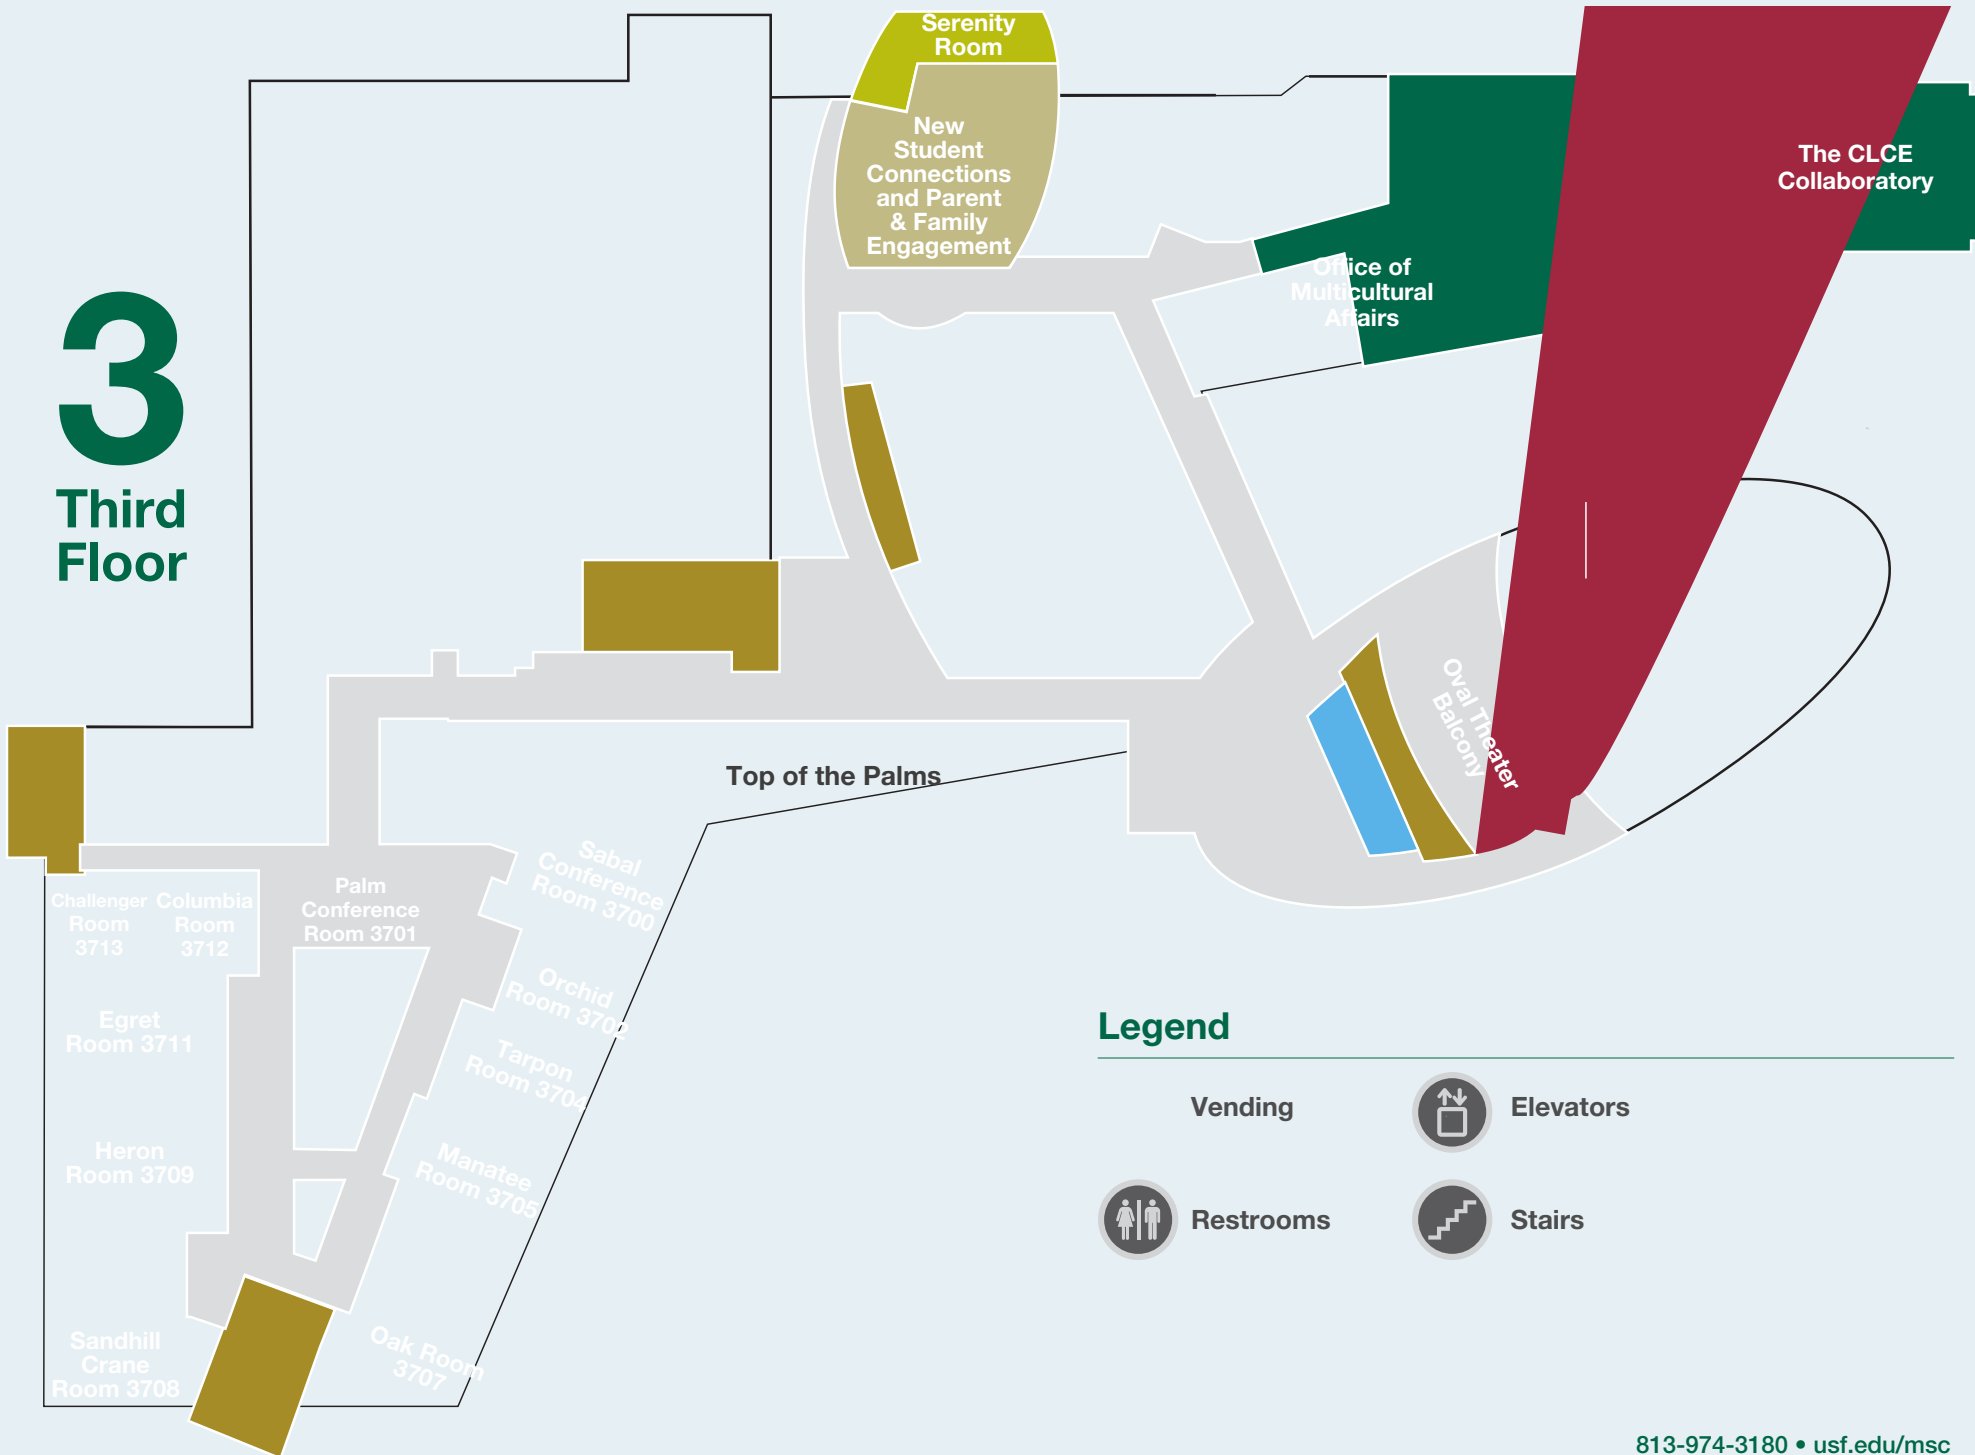

3 Third Floor

Legend

- Vending
- Restrooms
- Elevators
- Stairs

813-974-3180 • usf.edu/msc

[/marshallstudentcenter](https://www.facebook.com/marshallstudentcenter)

[@usf_msc](https://twitter.com/usf_msc)

[usf_msc](https://www.instagram.com/usf_msc)